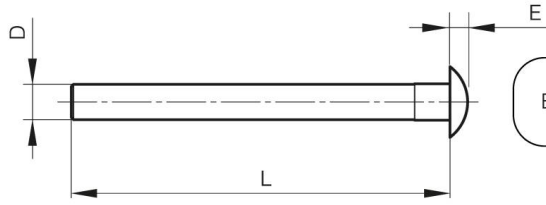

## **PLUG (VA) FOR MODULO SYSTEM**

**27-1-3837**

This plug combined with a headed pin (BT) enables you to make a hinge pin for Modulo hinges.

<b>Material</b>	304 stainless steel
<b>Weight (g)</b>	11 g
<b>D (pin diameter)</b>	10

<b>F (pitch)</b>	20 mm
<b>Finish</b>	raw
<b>L</b>	12 mm

VA  
Vase  
Plug  
Stopfen

BT  
Broche à Tête  
Headed pin  
Stift mit Kopf