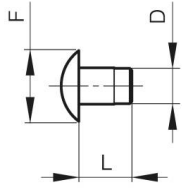

## **PLUG (VA) FOR MODULO SYSTEM**

**27-1-3837**

This plug combined with a headed pin (BT) enables you to make a hinge pin for Modulo hinges.

<b>Material</b>	304 stainless steel
<b>Weight (g)</b>	11 g
<b>D (pin diameter)</b>	10

<b>F (pitch)</b>	20 mm
<b>Finish</b>	raw
<b>L</b>	12 mm

VA  
Vase  
Plug  
Stopfen

BT  
Broche à Tête  
Headed pin  
Stift mit Kopf