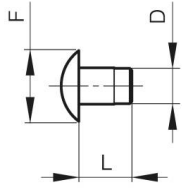

PLUG (VA) FOR MODULO SYSTEM

27-1-3834

This plug combined with a headed pin (BT) enables you to make a hinge pin for Modulo hinges.

Material	steel
Weight (g)	11 g
D (pin diameter)	10

F (pitch)	20 mm
Finish	zinc plated
L	12 mm

VA
Vase
Plug
Stopfen

BT
Broche à Tête
Headed pin
Stift mit Kopf