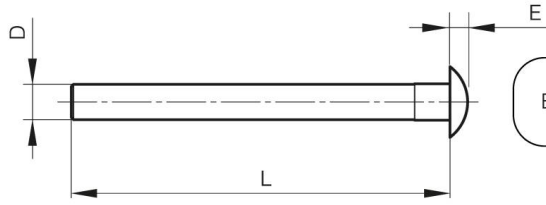

PLUG (VA) FOR MODULO SYSTEM

27-1-3836

This plug combined with a headed pin (BT) enables you to make a hinge pin for Modulo hinges.

Material	304 stainless steel
Weight (g)	6 g
D (pin diameter)	8

F (pitch)	16 mm
Finish	raw
L	12 mm

VA
Vase
Plug
Stopfen

BT
Broche à Tête
Headed pin
Stift mit Kopf