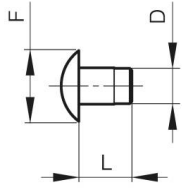

PLUG (VA) FOR MODULO SYSTEM

27-1-3836

This plug combined with a headed pin (BT) enables you to make a hinge pin for Modulo hinges.

Material	304 stainless steel
Weight (g)	6 g
D (pin diameter)	8

F (pitch)	16 mm
Finish	raw
L	12 mm

VA
Vase
Plug
Stopfen

BT
Broche à Tête
Headed pin
Stift mit Kopf