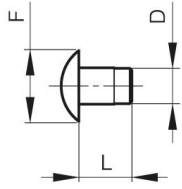

## **PLUG (VA) FOR MODULO SYSTEM**

**27-1-3832**

This plug combined with a headed pin (BT) enables you to make a hinge pin for Modulo hinges.

<b>Material</b>	steel
<b>Weight (g)</b>	3 g
<b>D (pin diameter)</b>	6

<b>F (pitch)</b>	12 mm
<b>Finish</b>	zinc plated
<b>L</b>	12 mm

VA  
Vase  
Plug  
Stopfen

BT  
Broche à Tête  
Headed pin  
Stift mit Kopf