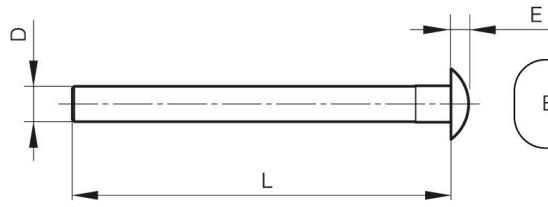

## **HEADED PIN BT FOR MODULO SYSTEM**

**27-1-3831**

This pin combined with a plug (VA) enables you to make a hinge pin for Modulo hinges.

<b>Material</b>	304 stainless steel
<b>Weight (g)</b>	68 g
<b>E (knuckle or thickness)</b>	5 mm

<b>D (pin diameter)</b>	10
<b>Finish</b>	raw
<b>L</b>	106 mm

VA  
 Vase  
 Plug  
 Stopfen

BT  
 Broche à Tête  
 Headed pin  
 Stift mit Kopf