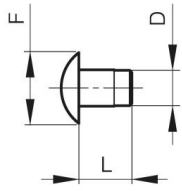

## **HEADED PIN BT FOR MODULO SYSTEM**

**27-1-3831**

This pin combined with a plug (VA) enables you to make a hinge pin for Modulo hinges.

<b>Material</b>	304 stainless steel
<b>Weight (g)</b>	68 g
<b>E (knuckle or thickness)</b>	5 mm

<b>D (pin diameter)</b>	10
<b>Finish</b>	raw
<b>L</b>	106 mm

VA  
 Vase  
 Plug  
 Stopfen

BT  
 Broche à Tête  
 Headed pin  
 Stift mit Kopf