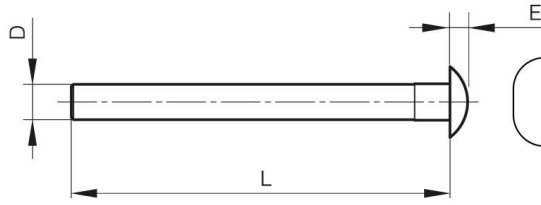

HEADED PIN BT FOR MODULO SYSTEM

27-1-3828

This pin combined with a plug (VA) enables you to make a hinge pin for Modulo hinges.

Material	steel
Weight (g)	68 g
E (knuckle or thickness)	5 mm

D (pin diameter)	10
Finish	zinc plated
L	106 mm

VA
Vase
Plug
Stopfen

BT
Broche à Tête
Headed pin
Stift mit Kopf