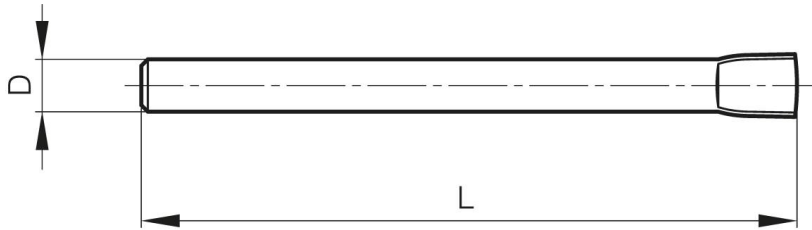

## **EXPANDED PIN BG FOR MODULO SYSTEM**

**27-1-3825**

This pin alone enables you to make a hinge pin for Modulo hinges.

<b>Material</b>	304 stainless steel
<b>Weight (g)</b>	74 g
<b>D (pin diameter)</b>	10

<b>Finish</b>	raw
<b>L</b>	120 mm

BG Broche Gonflée  
Expanded pin  
Gestauchter Stift