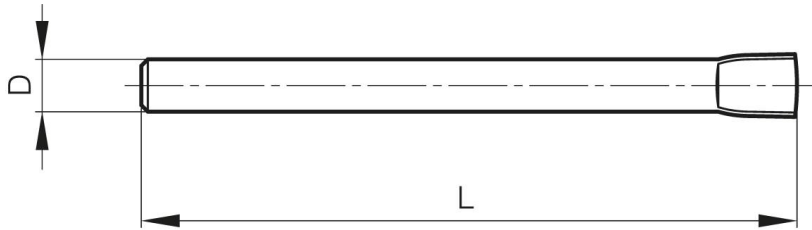

EXPANDED PIN BG FOR MODULO SYSTEM

27-1-3823

This pin alone enables you to make a hinge pin for Modulo hinges.

Material	304 stainless steel
Weight (g)	18 g
D (pin diameter)	6

Finish	raw
L	80 mm

BG Broche Gonflée
Expanded pin
Gestauchter Stift